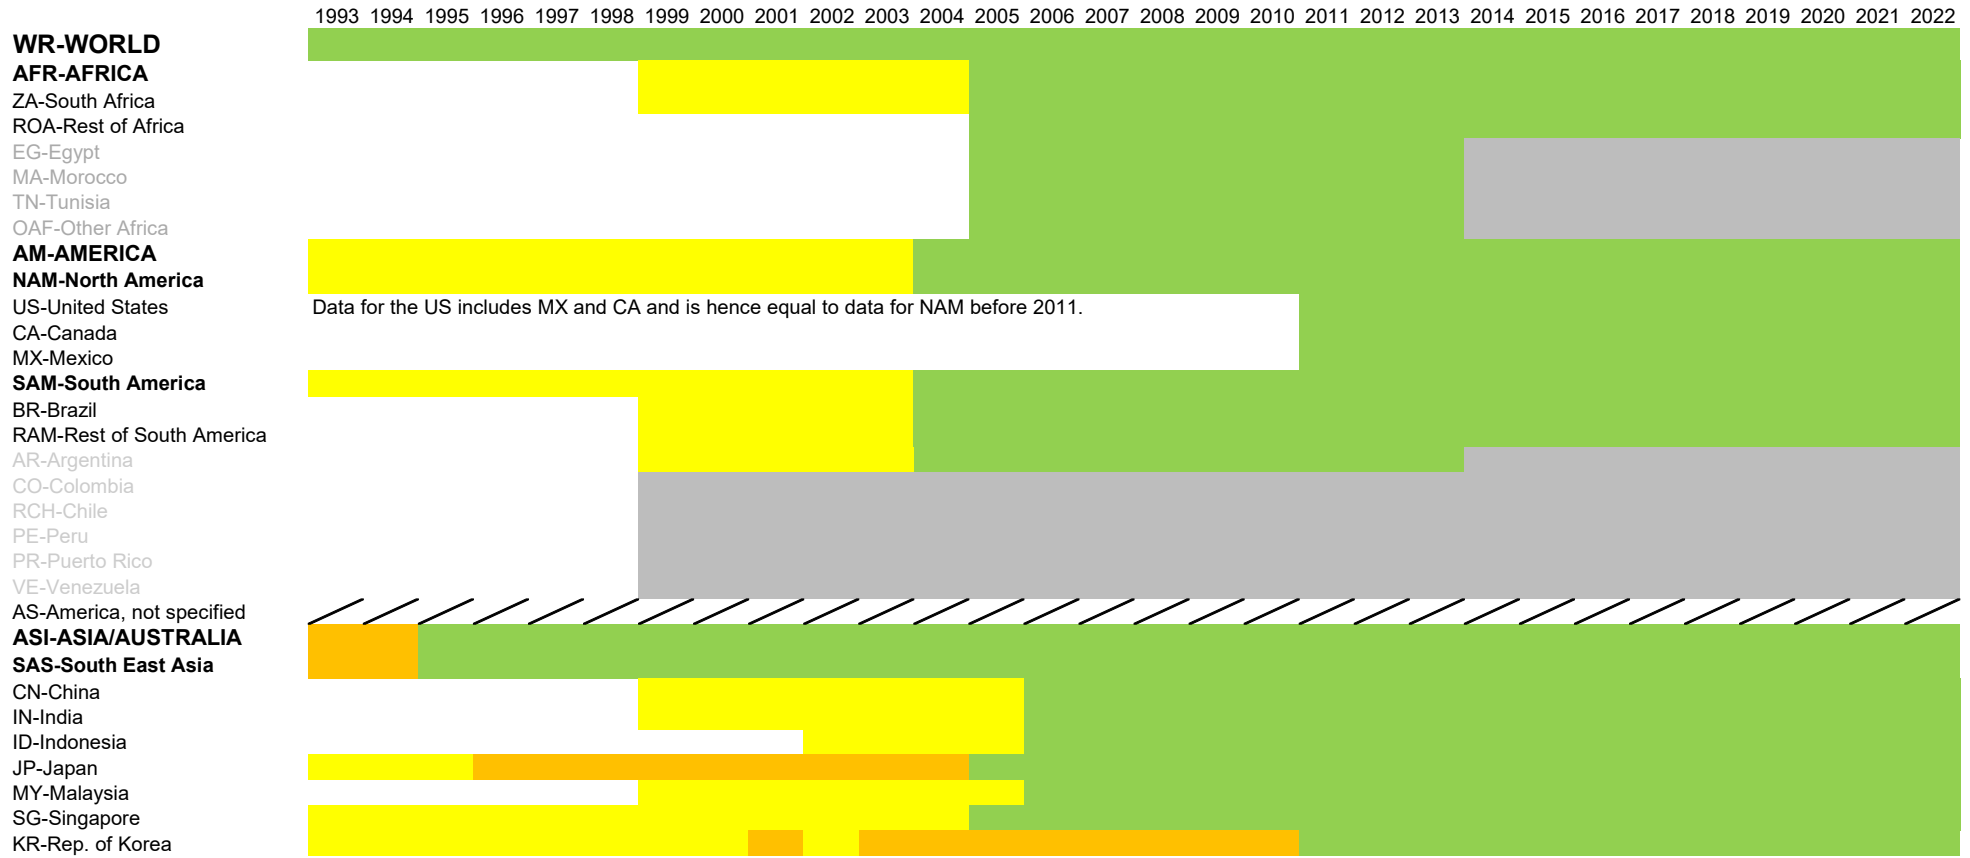

Data for the US includes MX and CA and is hence equal to data for NAM before 2011.

- TW-Taiwan
- TH-Thailand
- VN-Vietnam
- OSAS-other South/East Asia
- HK-Hong Kong
- KP-North Korea
- MO-Macau
- PH-Philippines
- RAS-Rest of Asia**
- IR-Iran
- KW-Kuwait
- OM-Oman
- PK-Pakistan
- QA-Quatar
- SA-Saudi Arabia
- AE-United Arab Emirates
- UZ-Uzbekistan
- OA-Other Asia**
- AUNZ-Australia/New Zealand**
- AU-Australia
- NZ-New Zealand
- EU-EUROPE**
- CEU-Central/Eastern Europe**
- CZ-Czech Republic
- HU-Hungary
- PL-Poland
- RO-Romania
- RU-Russian Federation
- SK-Slovakia
- YUG-Balkan Countries
- BA-Bosnia-Herzegovina
- CR-Croatia
- RS-Serbia
- SL-Slovenia
- OEE-other Eastern Europe**
- BY-Belarus
- BG-Bulgaria
- EE-Estonia
- LV-Latvia
- LT-Lithuania
- MD-Moldova
- UA-Ukraine
- WEU-Western Europe**
- AT-Austria
- BE-Belgium
- CH-Switzerland
- DE-Germany
- ES-Spain
- FR-France
- IT-Italy